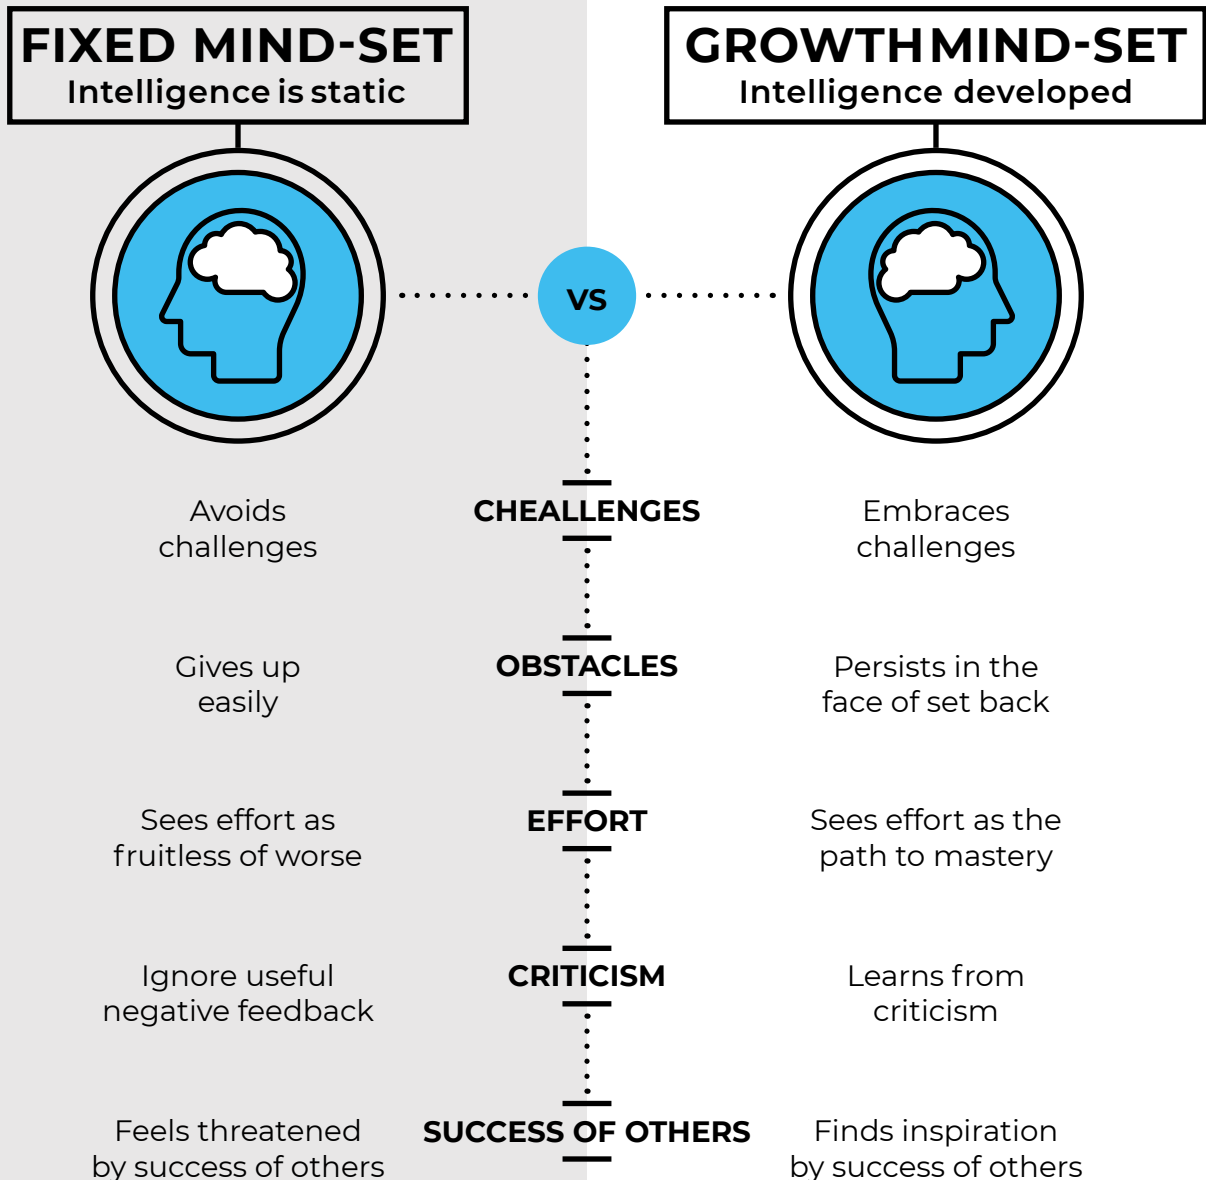

# GROWTH MINDSET COMPARISON DIAGRAM

**AS A RESULT:**

They may plateau early and achieve less than their full potential

All this confirms a deterministic view of the world

**AS A RESULT:**

They reach ever-higher levels of achievement.

All this gives them a greater sense of free will.